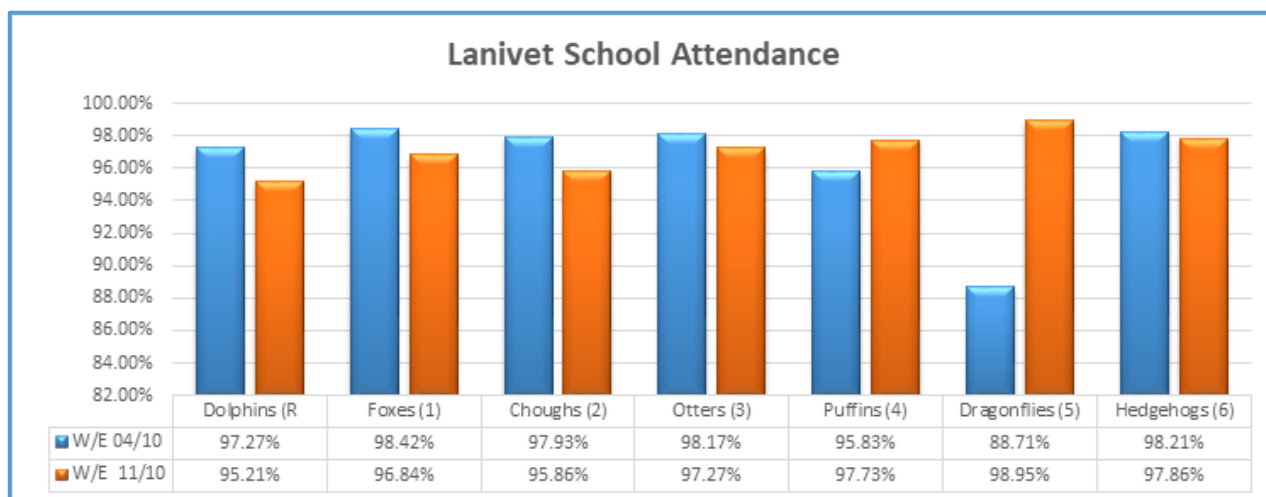

Lanivet School Newsletter

www.lanivet.cornwall.sch.uk Federated with Cardinham School, Wheal Prosper www.whealprospederation.co.uk

Awards				
Teacher Focus	Mega Mathematician Magician	Wonderful Writer	Remarkable Reader	Golden Ticket
Max H Poppy L Dominique D Stacey W Daniela C Perryn A Lewis D	Lydia O Coby M Caden H Alex E-P Harry T Millie	Paige W Lauren B Reece T Johnny A	Taylor H Jerry T-C Noah Y-M Theo H Honey A	Amelia D Mikayla L Sophie M Devlin L Kitty D Perryn A Beau D

Goodbye paper newsletter...

This is the last time we will be sending a paper newsletter home to everyone. After half-term it will be available on the website, on the new Facebook page and via email. There will be a small number of paper copies available in the shelving by the office. Thank you to everyone who has already signed up to have the newsletter emailed to them, you can sign up by emailing kdavies@lanivet.cornwall.sch.uk

Bag 2 School

We have our next Bag 2 School collection scheduled for the 13th November, if you are planning on having a sort out over half term then please hang on to those unwanted textiles for us! For those of you that are not familiar with Bag 2 School they collect and recycle unwanted textiles, for every bag we collect the school receives a cash donation. Bags will be coming home in book bags soon so keep an eye out for them. You can read more about what they collect on their website www.bag2school.com